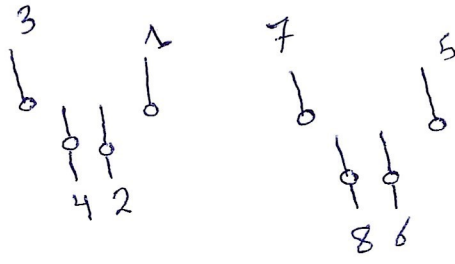

\* Double-Trow with center OFF and electrically isolated contacts

- 2 pole

- Face plate